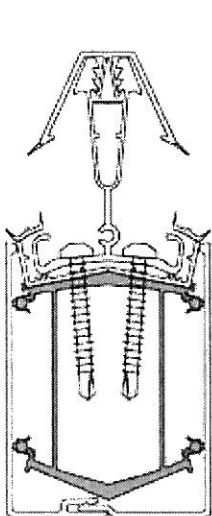

Ultraframe Glazing Bar ID Chart

5 Series Old Style (pre '94)

Bar Height 52mm

6 Series Old Style

Bar Height 62mm

7 series Old Style

Bar Height 72mm

5 Series Wine Glass ('96 to '04)

Transom/Victorian
Bar height 55mm

Georgian
Bar height 68mm

Starter
Bar height 55mm

6 Series Wine Glass ('96 to '04)

Transom/Victorian
Bar height 65mm

Georgian
Bar height 78mm

Starter
Bar height 65mm

7 Series Wine Glass (Current)

Transom/Victorian
Bar height 78mm

Georgian
Bar height 91mm

Starter
Bar height 78mm

Ultraframe Glazing Bar ID Chart

7 Series Wine Glass with Reinforcement (Current)

Transom/Victorian
Bar height 78mm

Georgian
Bar height 91mm

7 Series Wine Glass with Bolsters (Current)

Transom/Victorian

Georgian

7 Series Wine Glass (Current)

7 Series Heavy

7 Series light