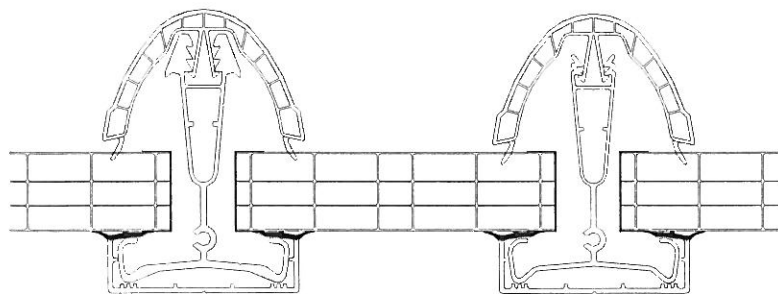

Ultraframe Glazing Bar ID Chart

5 Series Old Style (pre '94)

Bar Height 52mm

6 Series Old Style

Bar Height 62mm

7 series Old Style

Bar Height 72mm

5 Series Wine Glass ('96 to '04)

Transom/Victorian
Bar height 55mm

Georgian
Bar height 68mm

Starter
Bar height 55mm

6 Series Wine Glass ('96 to '04)

Transom/Victorian
Bar height 65mm

Georgian
Bar height 78mm

Starter
Bar height 65mm

7 Series Wine Glass (Current)

Transom/Victorian
Bar height 78mm

Georgian
Bar height 91mm

Starter
Bar height 78mm

Ultraframe Glazing Bar ID Chart

7 Series Wine Glass with Reinforcement (Current)

Transom/Victorian
Bar height 78mm

Georgian
Bar height 91mm

7 Series Wine Glass with Bolsters (Current)

Transom/Victorian

Georgian

7 Series Wine Glass (Current)

7 Series Heavy

7 Series light