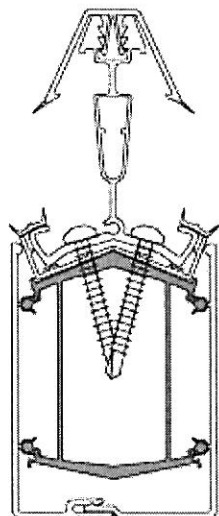

Ultraframe Glazing Bar ID Chart

5 Series Old Style (pre '94)

Bar Height 52mm

6 Series Old Style

Bar Height 62mm

7 series Old Style

Bar Height 72mm

5 Series Wine Glass ('96 to '04)

Transom/Victorian
Bar height 55mm

Georgian
Bar height 68mm

Starter
Bar height 55mm

6 Series Wine Glass ('96 to '04)

Transom/Victorian
Bar height 65mm

Georgian
Bar height 78mm

Starter
Bar height 65mm

7 Series Wine Glass (Current)

Transom/Victorian
Bar height 78mm

Georgian
Bar height 91mm

Starter
Bar height 78mm

Ultraframe Glazing Bar ID Chart

7 Series Wine Glass with Reinforcement (Current)

Transom/Victorian
Bar height 78mm

Georgian
Bar height 91mm

7 Series Wine Glass with Bolsters (Current)

Transom/Victorian

Georgian

7 Series Wine Glass (Current)

7 Series Heavy

7 Series light